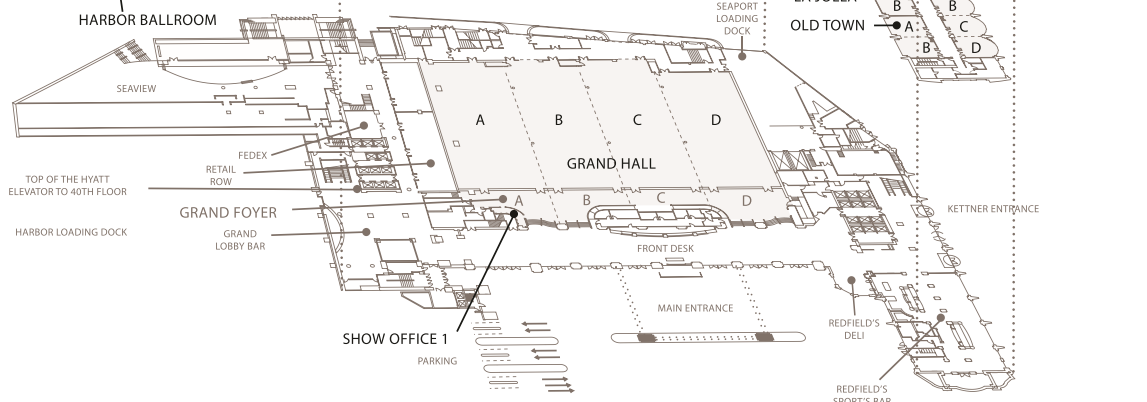

# Hotel Floor Plans

## MANCHESTER GRAND HYATT

1 Market Pl  
San Diego, CA 92101

32<sup>ND</sup> LEVEL

FOURTH LEVEL

THIRD LEVEL

SECOND LEVEL

LOBBY LEVEL

## HILTON SAN DIEGO BAYFRONT

1 Park Blvd

San Diego, CA 92101

AQUA LEVEL

COBALT LEVEL

**INDIGO LEVEL**

**SAPPHIRE LEVEL**

## MARRIOTT MARQUIS SAN DIEGO MARINA

333 W Harbor Dr  
San Diego, CA 92101