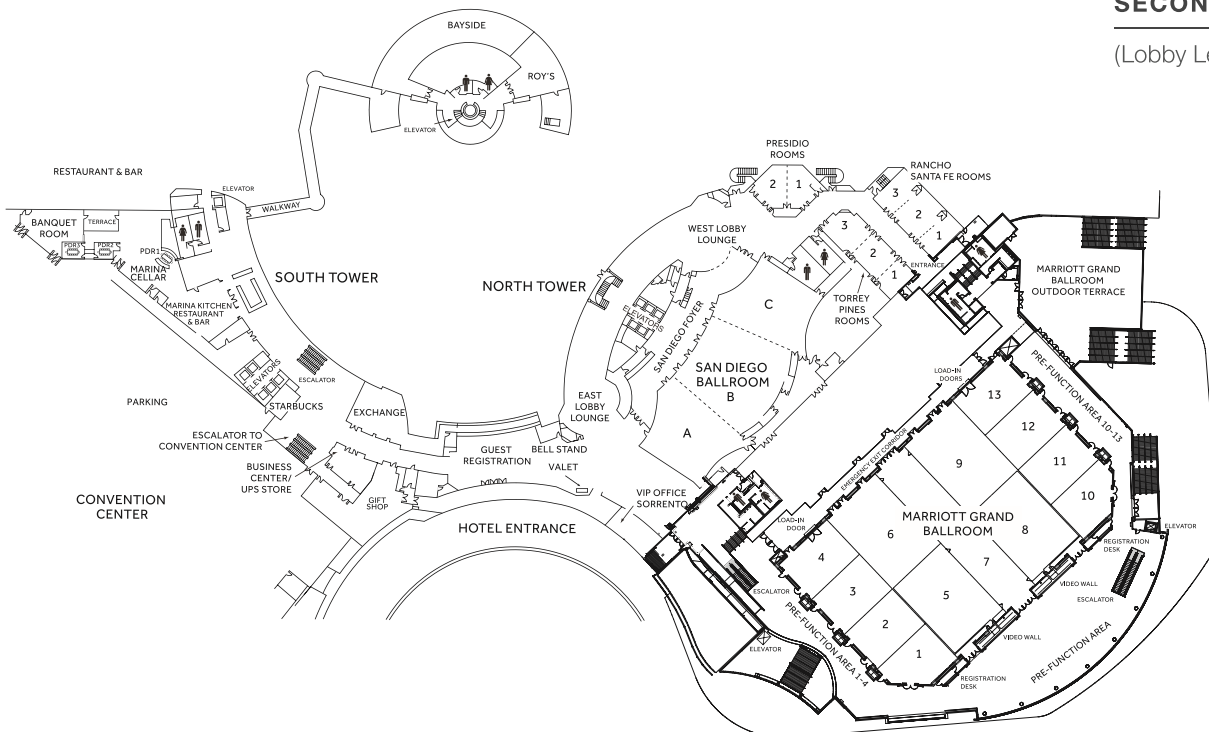

## HILTON SAN DIEGO BAYFRONT

1 Park Blvd

San Diego, CA 92101

AQUA LEVEL

COBALT LEVEL

**INDIGO LEVEL**

**SAPPHIRE LEVEL**

## MARRIOTT MARQUIS SAN DIEGO MARINA

333 W Harbor Dr  
San Diego, CA 92101

### FIRST FLOOR

(Ground Level)

## SOUTH TOWER