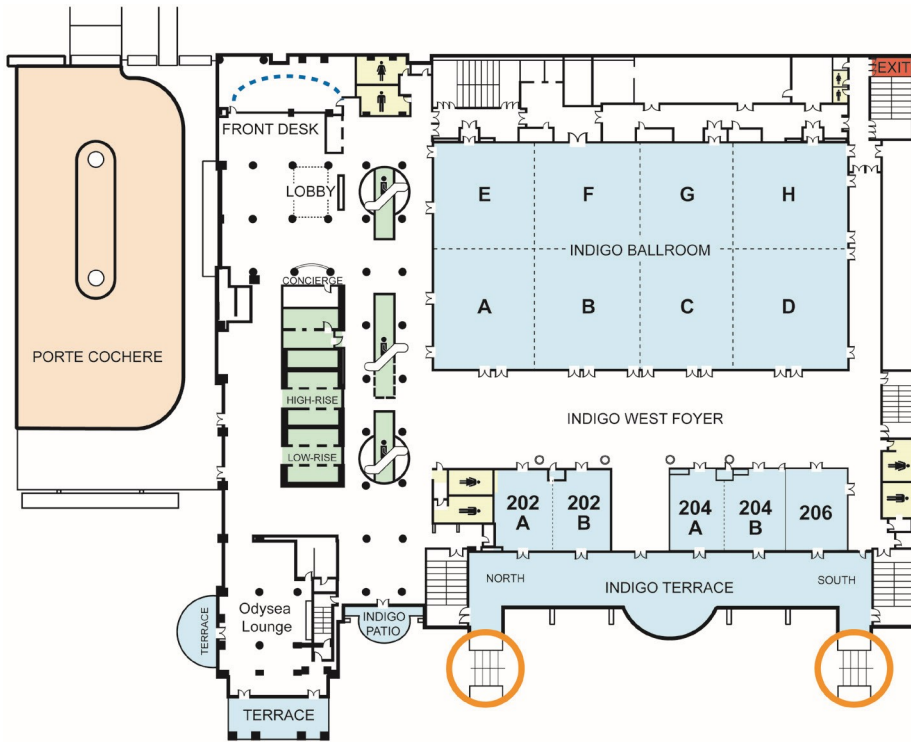

INDIGO LEVEL