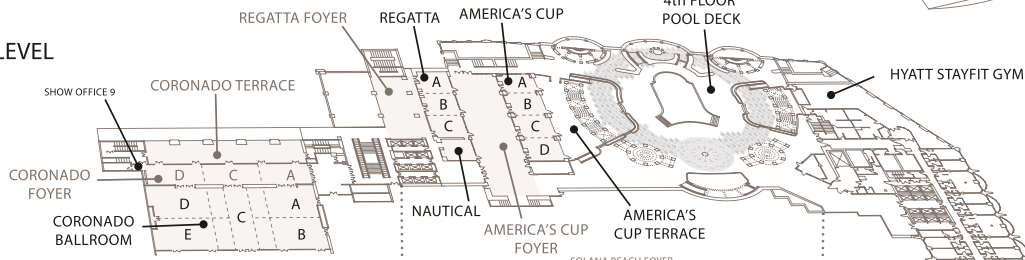

# Hotel Floor Plans

## MANCHESTER GRAND HYATT

1 Market Pl  
San Diego, CA 92101

32<sup>ND</sup> LEVEL

FOURTH LEVEL

THIRD LEVEL

SECOND LEVEL

LOBBY LEVEL

### FIRST FLOOR

(Ground Level)

### SECOND FLOOR

(Lobby Level)