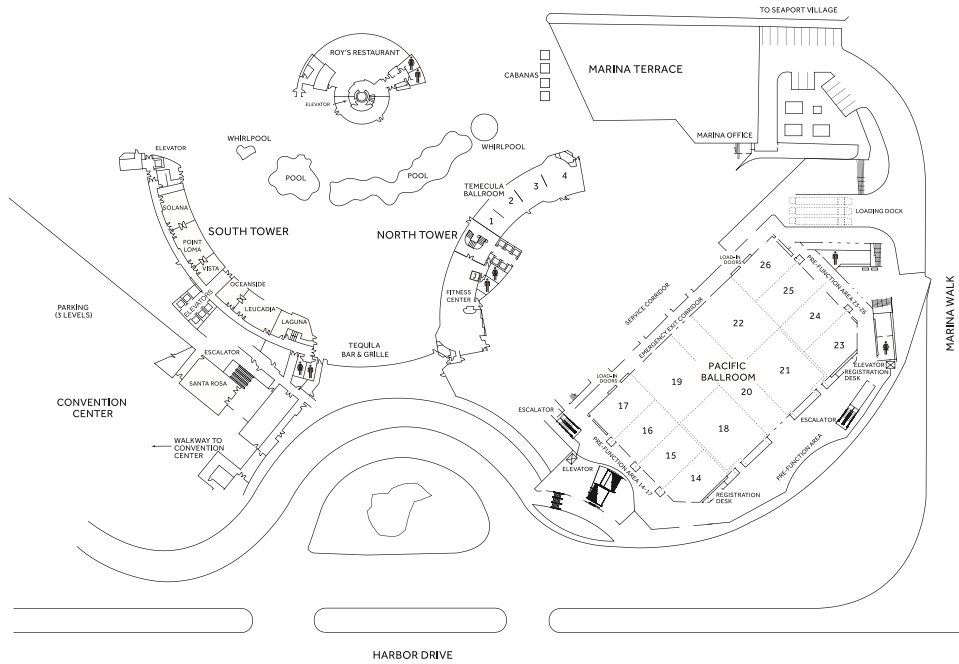

# Hotel Floor Plans

## MANCHESTER GRAND HYATT

1 Market Pl  
San Diego, CA 92101

32<sup>ND</sup> LEVEL

FOURTH LEVEL

THIRD LEVEL

SECOND LEVEL

LOBBY LEVEL

## HILTON SAN DIEGO BAYFRONT

1 Park Blvd

San Diego, CA 92101

AQUA LEVEL

COBALT LEVEL

**INDIGO LEVEL**

**SAPPHIRE LEVEL**

### FIRST FLOOR

(Ground Level)