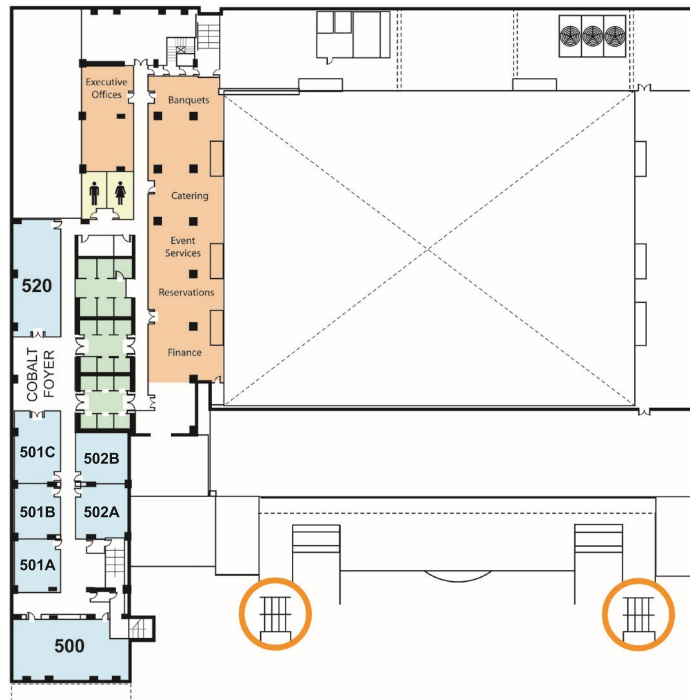

COBALT LEVEL